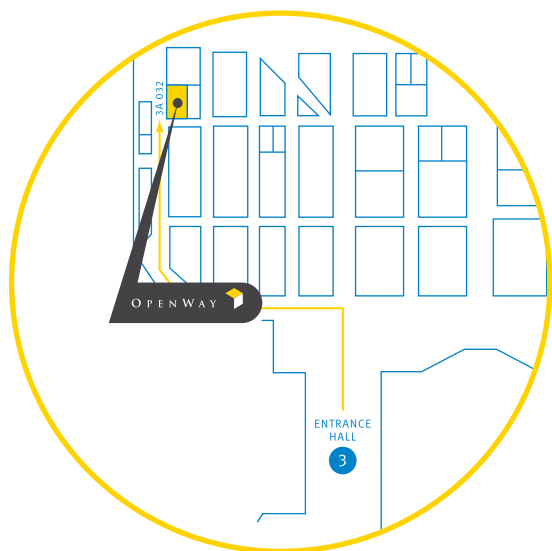

WAY4™
PAYMENT PROCESSING SOLUTIONS

OPENWAY

OpenWay Belgium S.A. Avenue Françoise 10, B-1330 Rixensart, Belgium, www.openwaygroup.com